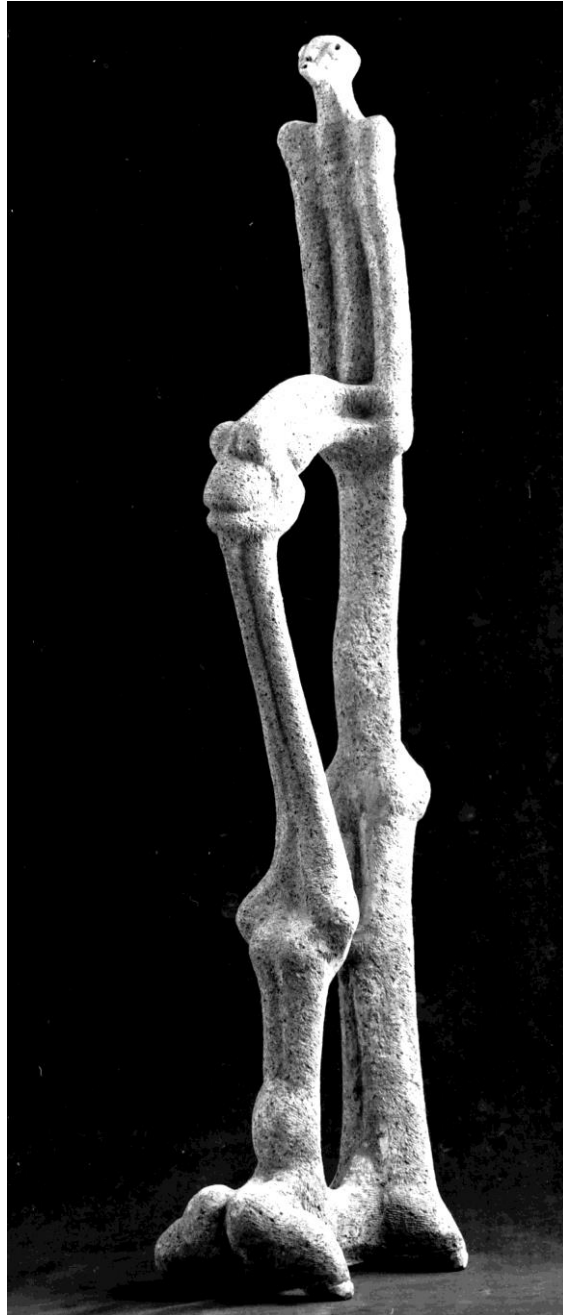

No bronze casts were made

PS15 „Advocate of Hope and Peace”, 1990 – 62 cm

No bronze casts were made

PS16 „Rising from the Doom”, 1990 - 60½ cm

No bronze casts were made

PS17 „The Blessing“, 1990 – 69 cm

No bronze casts were made