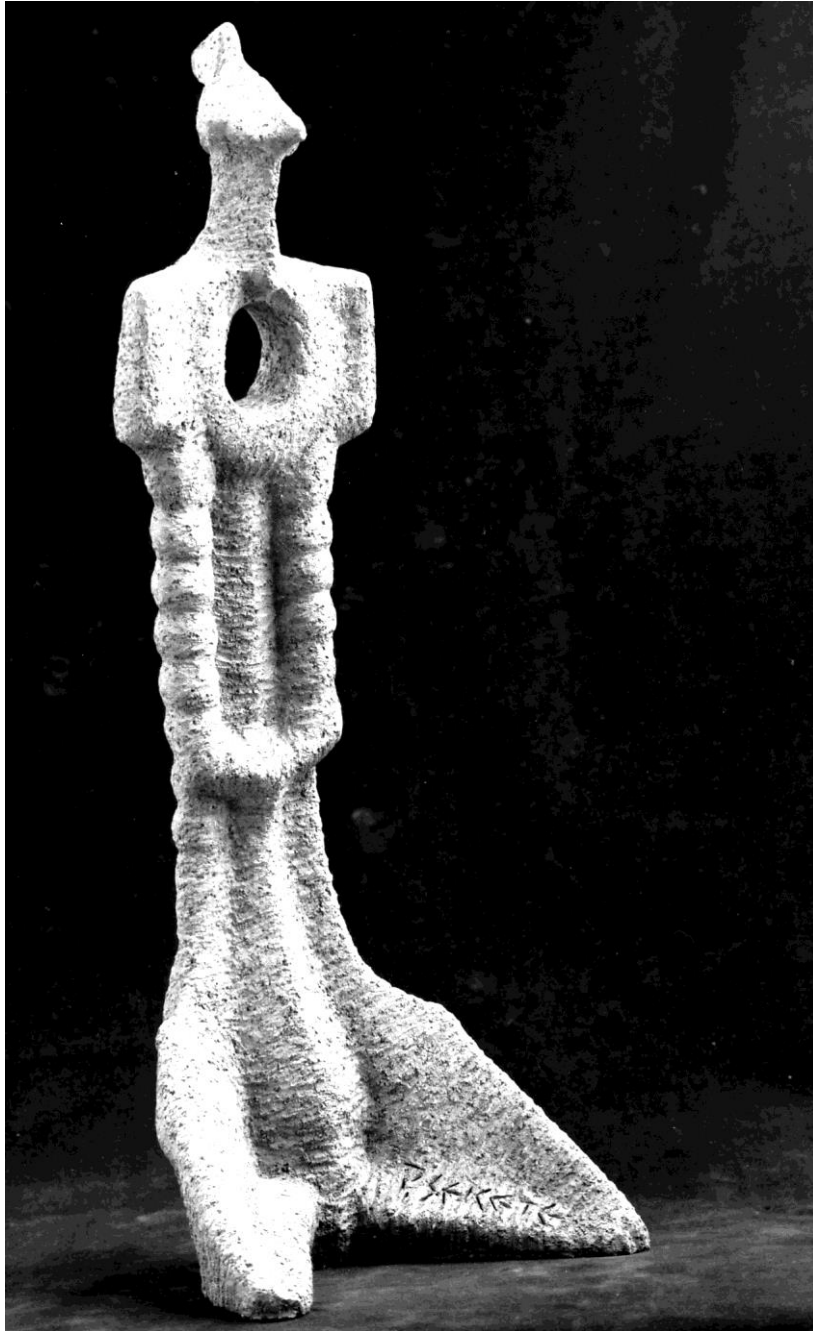

PS04 „Light at the end of the channel“, 1990 - 40½ cm

No bronze casts were made