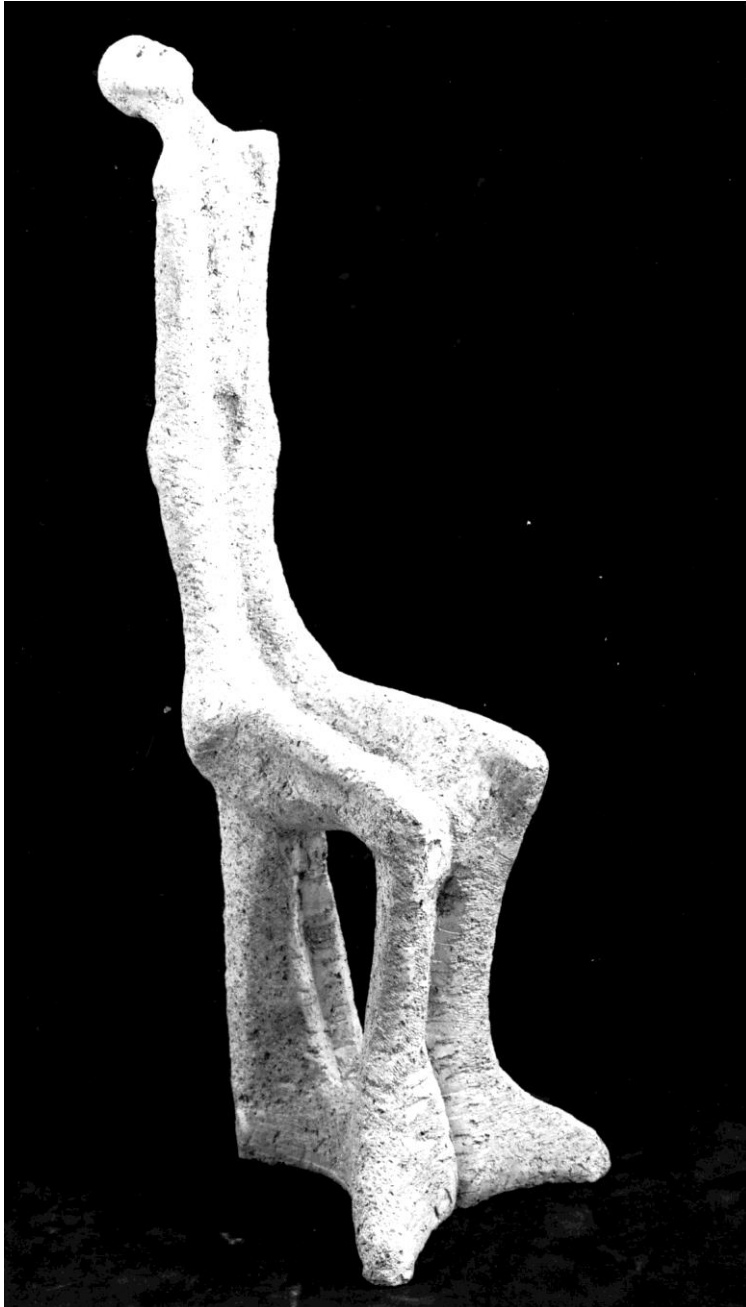

No further casts were made

PS04 „Light at the end of the channel“, 1990 - 40½ cm

No bronze casts were made

PS05 „Amadlozi abhekile”, 1990 - 45½ cm

No bronze casts were made

PS06 „No cheese, no snacks, no wine“, 1990 - 38½ cm