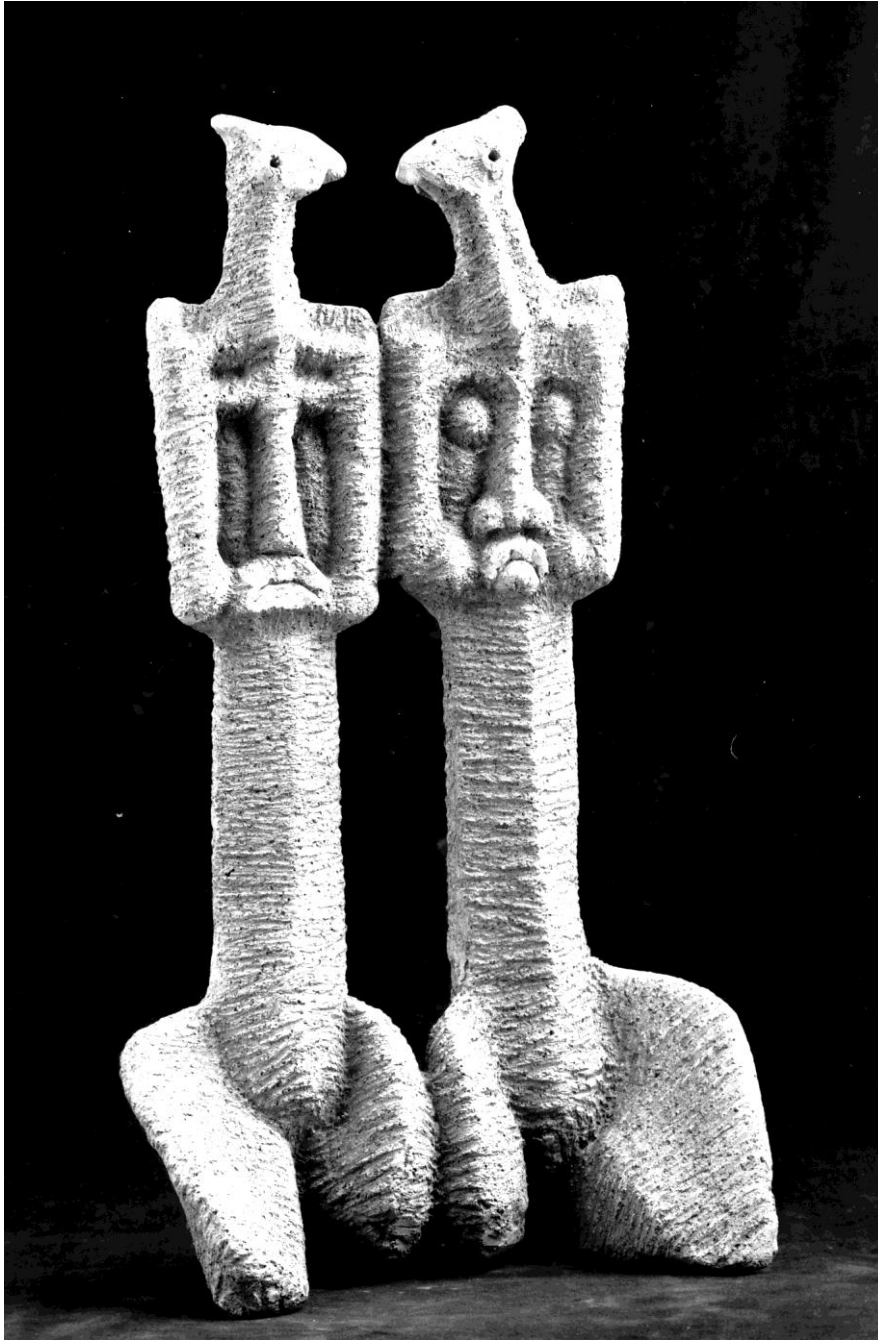

PS13 „Daughters and Sons of the Soil“, 1990 – 38 cm

Bronze 1/10 – Priv. Collection C.B., Darwin NT, Australia

Bronze 2/10 – Priv. Collection ZA

No further casts were made