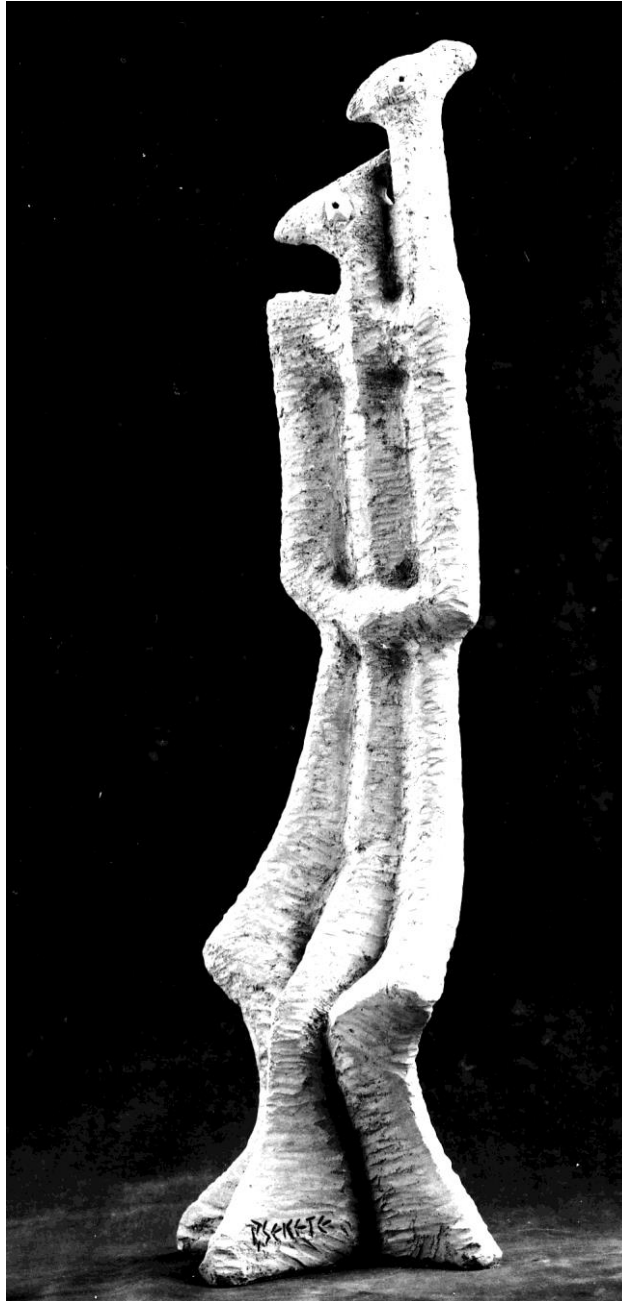

PS05 „Amadlozi abhekile”, 1990 - 45½ cm

No bronze casts were made