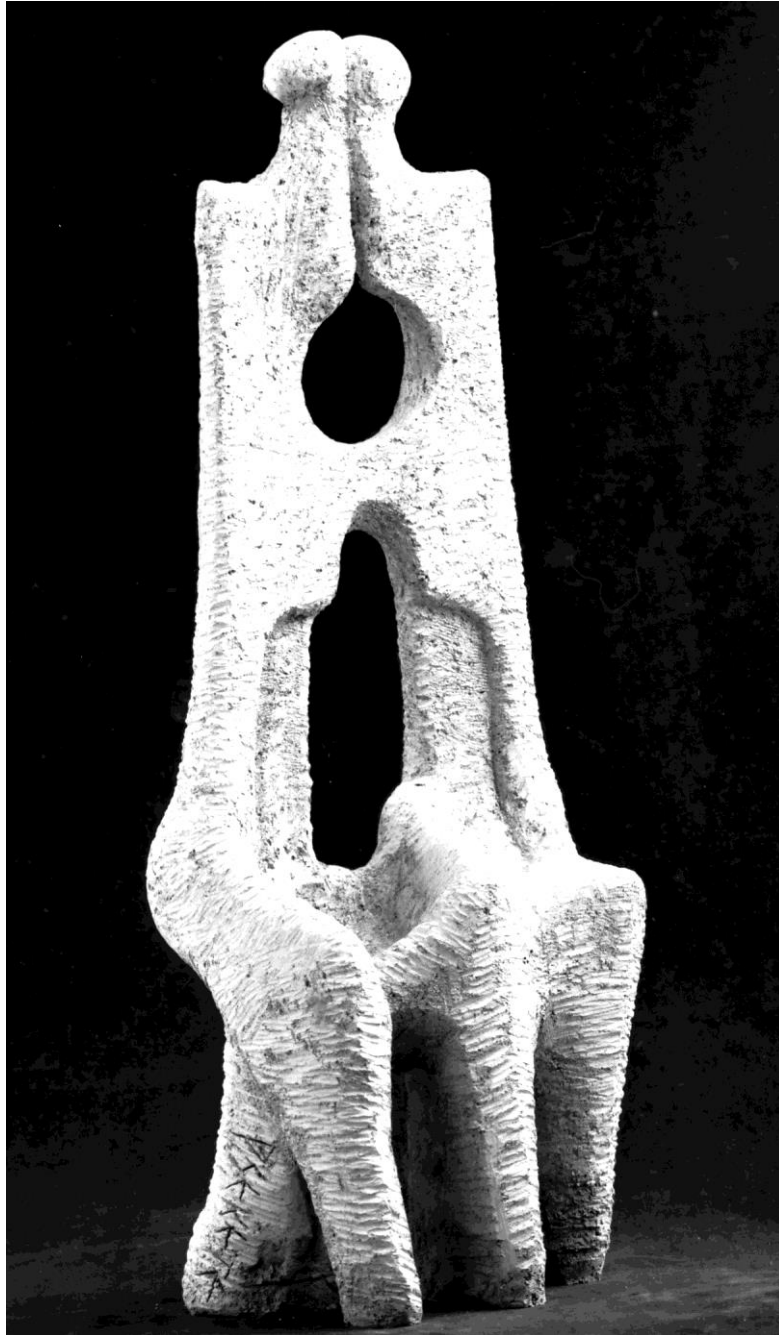

PS11 „Reunion”, 1990 – 41 cm

Bronze 1/10 – University of Fort Hare Collection, Alice

No further casts were made