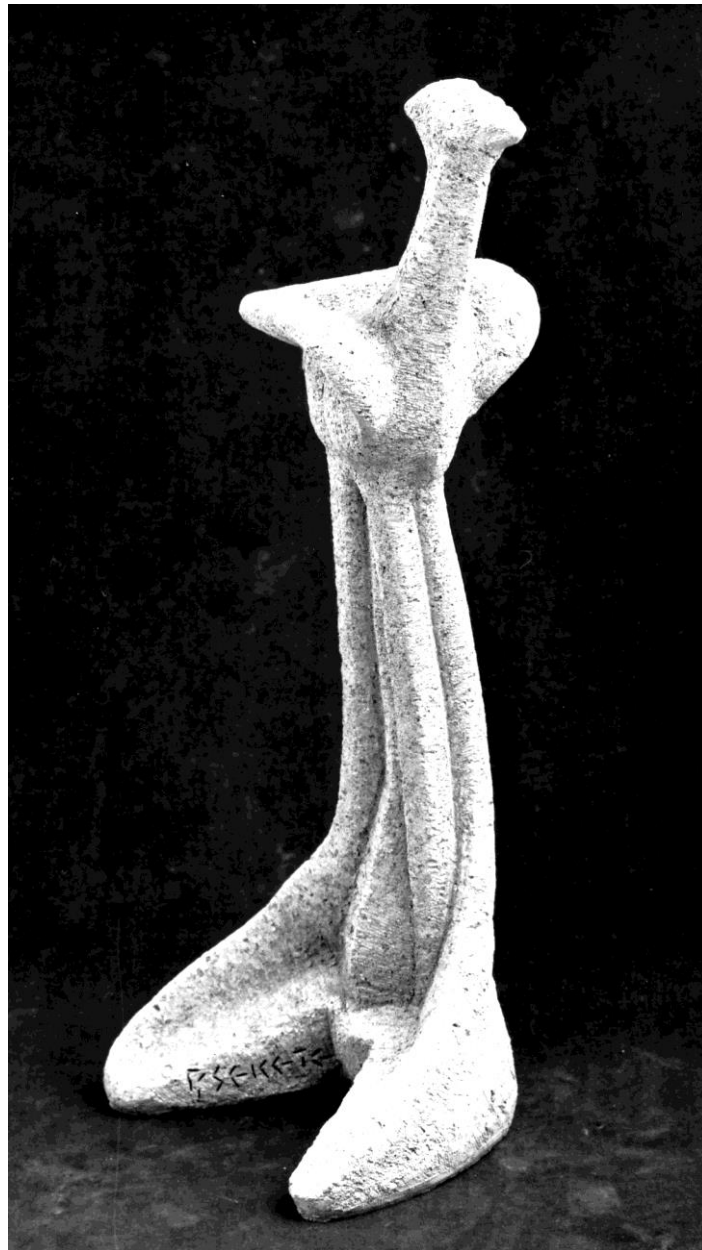

Paul SEKETE

„The Return from Exile“

Sculptures exhibited at Gallery 21 Johannesburg – 29th May to 16th June, 1990

Presented in order of exhibition catalogue

All works intended for casting at the Studio of Guy du Toit, Pretoria, in an edition of 10 + 1 A/P